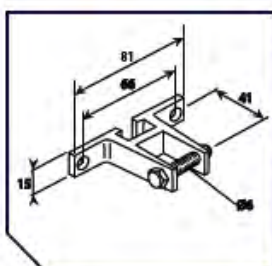

TRUNNION

Bracket type	Product code	Length	Width	Height
TRUNNION	ABB00500901	35mm	30mm	20mm
Used with: SELA 24 G & P LINEAR ACTUATORS TGLA 24 LINEAR ACTUATORS				

TRUNNION WITH QUICK RELEASE MECHANISM

Bracket type	Product code	Length	Width	Height
TRUNNION WITH QUICK RELEASE MECHANISM	ABB00500903	85mm	30mm	20mm
Used with: SELA 24 G & P LINEAR ACTUATORS TGLA 24 LINEAR ACTUATORS				

LARGE TRUNNION

Bracket type	Product code	Depth	Length	Height
LARGE TRUNNION	ABB00500902	41mm	81mm	15mm
Used with: SELA 24 G & P LINEAR ACTUATORS TGLA 24 LINEAR ACTUATORS				

LARGE TRUNNION WITH QUICK RELEASE MECHANISM