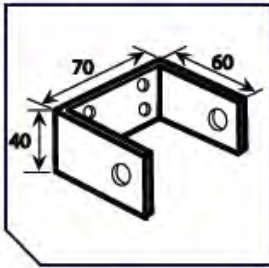

SELA Linear Actuator Brackets

CLAMP RING

Bracket type	Product code	Outside Ø	Inside Ø	Depth
CLAMP RING	ABB00200303	66mm	40mm	35mm
Used with: SELA 24 G BRACKET FIXING (as shown below) SELA 24 G LINEAR ACTUATOR RANGE				

CLAMP RING BRACKET FIXING

Bracket type	Product code	Width	Depth	Height
CLAMP RING BRACKET FIXING	ABB00200366	70mm	40mm	60mm
Used with: SELA 24 G CLAMP RING (as shown above) SELA 24 G LINEAR ACTUATOR				

SELA 24S TOP BRACKET

Bracket type	Product code	Height	Width	Depth
SELA 24 S TOP BRACKET	AMM01569045	20mm	50mm	15mm
Used with: SELA 24 S LINEAR ACTUATOR				

SELA 24S STANDARD MOUNTING BRACKET

Bracket type	Product code	Height	Width	Depth
SELA 24 S STANDARD MOUNTING BRACKET	AMM01569048	52mm	44mm	30mm
Used with: SELA 24 S LINEAR ACTUATOR				