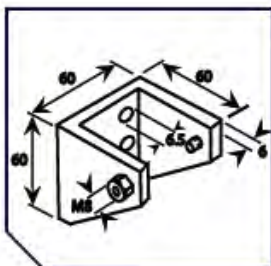

STANDARD MOUNTING BRACKET