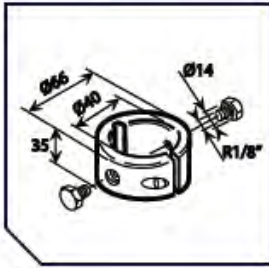

SELA Linear Actuator Brackets

CLAMP RING

Bracket type	Product code	Outside Ø	Inside Ø	Depth
CLAMP RING	ABB00200303	66mm	40mm	35mm
Used with: SELA 24 G BRACKET FIXING (as shown below) SELA 24 G LINEAR ACTUATOR RANGE				

CLAMP RING BRACKET FIXING

Bracket type	Product code	Width	Depth	Height
CLAMP RING BRACKET FIXING	ABB00200366	70mm	40mm	60mm
Used with: SELA 24 G CLAMP RING (as shown above) SELA 24 G LINEAR ACTUATOR				

SELA 24S TOP BRACKET

Bracket type	Product code	Height	Width	Depth
SELA 24 S TOP BRACKET	AMM01569045	20mm	50mm	15mm
Used with: SELA 24 S LINEAR ACTUATOR				

SELA 24S STANDARD MOUNTING BRACKET

Bracket type	Product code	Height	Width	Depth
SELA 24 S STANDARD MOUNTING BRACKET	AMM01569048	52mm	44mm	30mm
Used with: SELA 24 S LINEAR ACTUATOR				

FIXINGS & BRACKETS

SELA Linear Actuator Brackets

SELA (24) S CLAMP RING & BRACKET

Bracket type	Product code	Height	Width	Depth
SELA (24) S CLAMP RING	ABS01000014	76mm	65mm	39mm
Used with: SELA (24) S LINEAR RACKS				