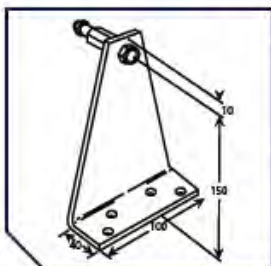

150mm STAND OFF BRACKET