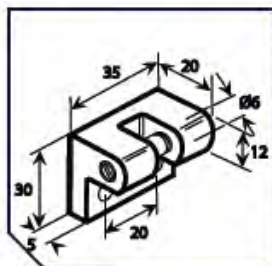

100mm STAND OFF BRACKET

Bracket type	Product code	Height	Width	Depth
100mm STAND OFF BRACKET	BBB00501231	110mm	100mm	40mm
Used with: SELA 24 P LINEAR ACTUATOR SEPO 50 (if clamp ring fitted to bottom)				

150mm STAND OFF BRACKET

Bracket type	Product code	Height	Width	Depth
150mm STAND OFF BRACKET	BBB00501221	160mm	100mm	40mm
Used with: SELA 24 P LINEAR ACTUATOR SEPO 50 (if clamp ring fitted to bottom)				

STANDARD MOUNTING BRACKET

Bracket type	Product code	Height	Width	Depth
STANDARD MOUNTING BRACKET	ABB00260011	60mm	60mm	60mm
Used with: SELA 24 G LINEAR ACTUATOR SEPO 50 PNEUMATIC CYLINDERS				

SELA Linear Actuator Brackets

TRUNNION

Bracket type	Product code	Length	Width	Height
TRUNNION	ABB00500901	35mm	30mm	20mm
Used with: SELA 24 G & P LINEAR ACTUATORS TGLA 24 LINEAR ACTUATORS				

TRUNNION WITH QUICK RELEASE MECHANISM

Bracket type	Product code	Length	Width	Height
TRUNNION WITH QUICK RELEASE MECHANISM	ABB00500903	85mm	30mm	20mm
Used with: SELA 24 G & P LINEAR ACTUATORS TGLA 24 LINEAR ACTUATORS				