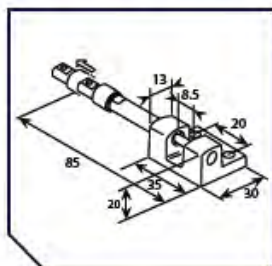

100mm STAND OFF BRACKET

Bracket type	Product code	Height	Width	Depth
100mm STAND OFF BRACKET	BBB00501231	110mm	100mm	40mm
Used with: SELA 24 P LINEAR ACTUATOR SEPO 50 (if clamp ring fitted to bottom)				

150mm STAND OFF BRACKET

Bracket type	Product code	Height	Width	Depth
150mm STAND OFF BRACKET	BBB00501221	160mm	100mm	40mm
Used with: SELA 24 P LINEAR ACTUATOR SEPO 50 (if clamp ring fitted to bottom)				

STANDARD MOUNTING BRACKET

Bracket type	Product code	Height	Width	Depth
STANDARD MOUNTING BRACKET	ABB00260011	60mm	60mm	60mm
Used with: SELA 24 G LINEAR ACTUATOR SEPO 50 PNEUMATIC CYLINDERS				

SELA Linear Actuator Brackets

TRUNNION

Bracket type	Product code	Length	Width	Height
TRUNNION	ABB00500901	35mm	30mm	20mm
Used with: SELA 24 G & P LINEAR ACTUATORS TGLA 24 LINEAR ACTUATORS				

TRUNNION WITH QUICK RELEASE MECHANISM

Bracket type	Product code	Length	Width	Height
TRUNNION WITH QUICK RELEASE MECHANISM	ABB00500903	85mm	30mm	20mm
Used with: SELA 24 G & P LINEAR ACTUATORS TGLA 24 LINEAR ACTUATORS				