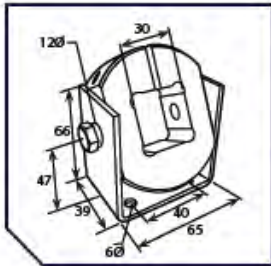

CLAMP RING BRACKET FIXING

Bracket type	Product code	Width	Depth	Height
CLAMP RING BRACKET FIXING	ABB00200366	70mm	40mm	60mm
Used with: SELA 24 G CLAMP RING (as shown above) SELA 24 G LINEAR ACTUATOR				

SELA 24S TOP BRACKET

Bracket type	Product code	Height	Width	Depth
SELA 24 S TOP BRACKET	AMM01569045	20mm	50mm	15mm
Used with: SELA 24 S LINEAR ACTUATOR				

SELA 24S STANDARD MOUNTING BRACKET

Bracket type	Product code	Height	Width	Depth
SELA 24 S STANDARD MOUNTING BRACKET	AMM01569048	52mm	44mm	30mm
Used with: SELA 24 S LINEAR ACTUATOR				

FIXINGS & BRACKETS

SELA Linear Actuator Brackets

SELA (24) S CLAMP RING & BRACKET

Bracket type	Product code	Height	Width	Depth
SELA (24) S CLAMP RING	ABS01000014	76mm	65mm	39mm
Used with: SELA (24) S LINEAR RACKS				

100mm STAND OFF BRACKET

Bracket type	Product code	Height	Width	Depth
100mm STAND OFF BRACKET	BBB00501231	110mm	100mm	40mm
Used with: SELA 24 P LINEAR ACTUATOR SEPO 50 (if clamp ring fitted to bottom)				