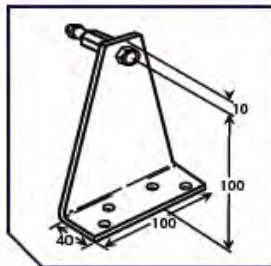

SELA 24S TOP BRACKET

Bracket type	Product code	Height	Width	Depth
SELA 24 S TOP BRACKET	AMM01569045	20mm	50mm	15mm
Used with: SELA 24 S LINEAR ACTUATOR				

SELA 24S STANDARD MOUNTING BRACKET

Bracket type	Product code	Height	Width	Depth
SELA 24 S STANDARD MOUNTING BRACKET	AMM01569048	52mm	44mm	30mm
Used with: SELA 24 S LINEAR ACTUATOR				

FIXINGS & BRACKETS

SELA Linear Actuator Brackets

SELA (24) S CLAMP RING & BRACKET

Bracket type	Product code	Height	Width	Depth
SELA (24) S CLAMP RING	ABS01000014	76mm	65mm	39mm
Used with: SELA (24) S LINEAR RACKS				

100mm STAND OFF BRACKET

Bracket type	Product code	Height	Width	Depth
100mm STAND OFF BRACKET	BBB00501231	110mm	100mm	40mm
Used with: SELA 24 P LINEAR ACTUATOR SEPO 50 (if clamp ring fitted to bottom)				

150mm STAND OFF BRACKET

Bracket type	Product code	Height	Width	Depth
150mm STAND OFF BRACKET	BBB00501221	160mm	100mm	40mm
Used with: SELA 24 P LINEAR ACTUATOR SEPO 50 (if clamp ring fitted to bottom)				