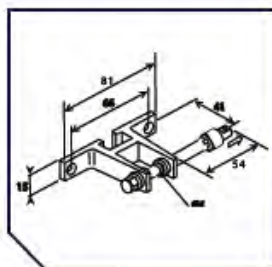

150mm STAND OFF BRACKET

Bracket type	Product code	Height	Width	Depth
150mm STAND OFF BRACKET	BBB00501221	160mm	100mm	40mm
Used with: SELA 24 P LINEAR ACTUATOR SEPO 50 (if clamp ring fitted to bottom)				

STANDARD MOUNTING BRACKET

Bracket type	Product code	Height	Width	Depth
STANDARD MOUNTING BRACKET	ABB00260011	60mm	60mm	60mm
Used with: SELA 24 G LINEAR ACTUATOR SEPO 50 PNEUMATIC CYLINDERS				

SELA Linear Actuator Brackets

TRUNNION

Bracket type	Product code	Length	Width	Height
TRUNNION	ABB00500901	35mm	30mm	20mm
Used with: SELA 24 G & P LINEAR ACTUATORS TGLA 24 LINEAR ACTUATORS				

TRUNNION WITH QUICK RELEASE MECHANISM

Bracket type	Product code	Length	Width	Height
TRUNNION WITH QUICK RELEASE MECHANISM	ABB00500903	85mm	30mm	20mm
Used with: SELA 24 G & P LINEAR ACTUATORS TGLA 24 LINEAR ACTUATORS				

LARGE TRUNNION

Bracket type	Product code	Depth	Length	Height
LARGE TRUNNION	ABB00500902	41mm	81mm	15mm
Used with: SELA 24 G & P LINEAR ACTUATORS TGLA 24 LINEAR ACTUATORS				

LARGE TRUNNION WITH QUICK RELEASE MECHANISM