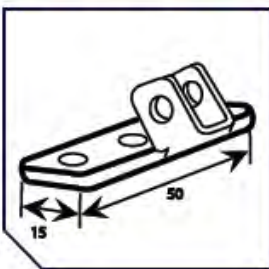

SELA Linear Actuator Brackets

CLAMP RING

Bracket type	Product code	Outside Ø	Inside Ø	Depth
CLAMP RING	ABB00200303	66mm	40mm	35mm
Used with: SELA 24 G BRACKET FIXING (as shown below) SELA 24 G LINEAR ACTUATOR RANGE				

CLAMP RING BRACKET FIXING

Bracket type	Product code	Width	Depth	Height
CLAMP RING BRACKET FIXING	ABB00200366	70mm	40mm	60mm
Used with: SELA 24 G CLAMP RING (as shown above) SELA 24 G LINEAR ACTUATOR				

SELA 24S TOP BRACKET

Bracket type	Product code	Height	Width	Depth
SELA 24 S TOP BRACKET	AMM01569045	20mm	50mm	15mm
Used with: SELA 24 S LINEAR ACTUATOR				

SELA 24S STANDARD MOUNTING BRACKET

Bracket type	Product code	Height	Width	Depth
SELA 24 S STANDARD MOUNTING BRACKET	AMM01569048	52mm	44mm	30mm
Used with: SELA 24 S LINEAR ACTUATOR				

FIXINGS & BRACKETS

SELA Linear Actuator Brackets

SELA (24) S CLAMP RING & BRACKET

Bracket type	Product code	Height	Width	Depth
SELA (24) S CLAMP RING	ABS01000014	76mm	65mm	39mm
Used with: SELA (24) S LINEAR RACKS				