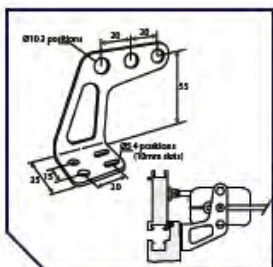

TECO (24) 30 LARGE SWIVEL BRACKET KIT