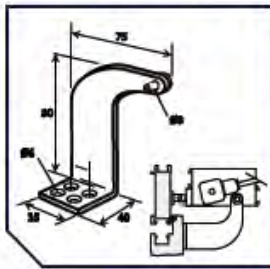

# Chain Actuator Pivot Brackets

## SECO (24) 40 FACEFIX PIVOT BRACKET SET

Bracket type	Product code	Height	Width	Depth
SECO 40 FACEFIX PIVOT BRACKET SET	ABS01000013	80mm	75mm	40mm
<b>Used with:</b> SECO (24) 40				