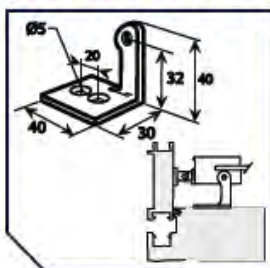

## SECO (24) 40 FACEFIX PIVOT BRACKET SET

Bracket type	Product code	Height	Width	Depth
SECO 40 FACEFIX PIVOT BRACKET SET	ABS01000013	80mm	75mm	40mm
<b>Used with:</b> SECO (24) 40				

## SECO (24) 40 PIVOT BRACKET SET

Bracket type	Product code	Height	Width	Depth
SECO 40 PIVOT BRACKET SET	ABM97001300	62mm	40mm	30mm
<b>Used with:</b> SECO (24) 40				

## SECO (24) 20 FACEFIX PIVOT BRACKET SET

Bracket type	Product code	Height	Width	Depth
SECO 20 FACEFIX PIVOT BRACKET SET	ABS01000033	55mm	60mm	50mm
<b>Used with:</b> SECO (24) 20				

## SECO (24) 20 PIVOT BRACKET SET

Bracket type	Product code	Height	Width	Depth
SECO 20 PIVOT BRACKET SET	ABM20000100	40mm	40mm	30mm
<b>Used with:</b> SECO (24) 20				