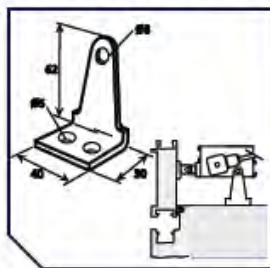

SECO (24) 40 PIVOT BRACKET SET