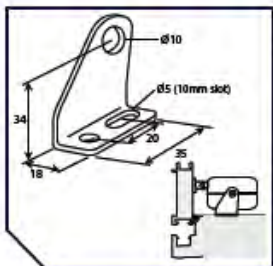

TECO (24) 30 SMALL SWIVEL BRACKET KIT