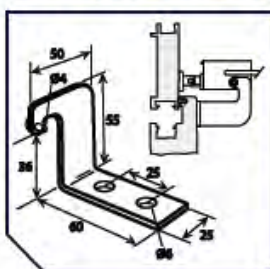

SECO (24) 20 FACEFIX PIVOT BRACKET SET