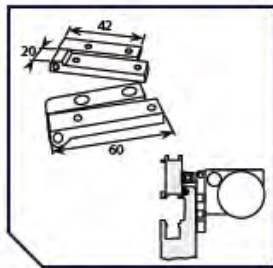

TGCO (24) 100-700 BOTTOM HUNG PIVOT BRACKETS