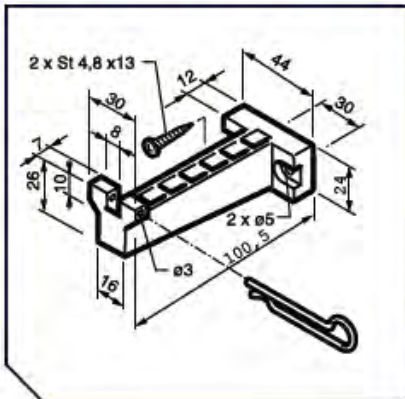

Chain Actuator Open In Brackets

SECO (24) 40 OPEN INWARD BRACKET KIT

Bracket type	Product code
SECO 40 OPEN INWARD BRACKET KIT	ABM94000200
Used with: SECO (24) 40	

SECO (24) 35 OPEN INWARD BRACKET KIT

Bracket type	Product code
SECO 35 OPEN INWARD BRACKET KIT	ABM94000300
Used with: SECO (24) 35	

SECO (24) 20 OPEN INWARD BRACKET KIT

Bracket type	Product code
SECO 20 OPEN INWARD BRACKET KIT	ABM96000200
Used with: SECO (24) 20	

FIXINGS & BRACKETS

Chain Actuator Open in Brackets

SECO (24) 15 OPEN INWARD BRACKET KIT

Bracket type	Product code
SECO 15 OPEN INWARD BRACKET KIT	ABM98000300
Used with: SECO (24) 15	

TECO (24) 30 OPEN INWARD BRACKET SET

Bracket type	Product code
TECO 30 OPEN INWARD BRACKET KIT	ABT0224415B
Used with: TECO (24) 30	