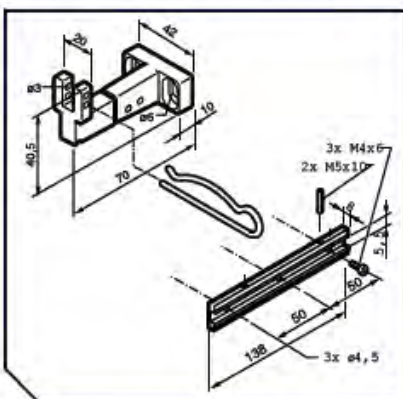

Chain Actuator Open In Brackets

SECO (24) 40 OPEN INWARD BRACKET KIT

Bracket type	Product code
SECO 40 OPEN INWARD BRACKET KIT	ABM94000200
Used with: SECO (24) 40	

SECO (24) 35 OPEN INWARD BRACKET KIT

Bracket type	Product code
SECO 35 OPEN INWARD BRACKET KIT	ABM94000300
Used with: SECO (24) 35	

SECO (24) 20 OPEN INWARD BRACKET KIT

Bracket type	Product code
SECO 20 OPEN INWARD BRACKET KIT	ABM96000200
Used with: SECO (24) 20	

FIXINGS & BRACKETS

Chain Actuator Open in Brackets

SECO (24) 15 OPEN INWARD BRACKET KIT

Bracket type	Product code
SECO 15 OPEN INWARD BRACKET KIT	ABM98000300
Used with: SECO (24) 15	

TECO (24) 30 OPEN INWARD BRACKET SET

Bracket type	Product code
TECO 30 OPEN INWARD BRACKET KIT	ABT0224415B
Used with: TECO (24) 30	