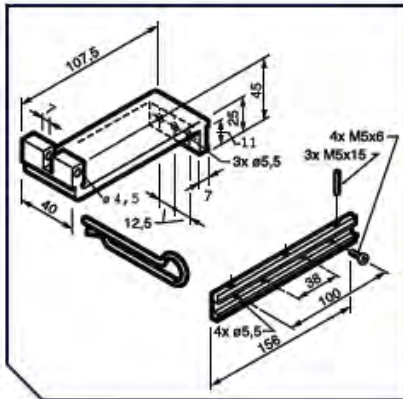

Chain Actuator Open In Brackets

SECO (24) 40 OPEN INWARD BRACKET KIT

Bracket type	Product code
SECO 40 OPEN INWARD BRACKET KIT	ABM94000200
Used with: SECO (24) 40	

SECO (24) 35 OPEN INWARD BRACKET KIT

Bracket type	Product code
SECO 35 OPEN INWARD BRACKET KIT	ABM94000300
Used with: SECO (24) 35	

SECO (24) 20 OPEN INWARD BRACKET KIT

Bracket type	Product code
SECO 20 OPEN INWARD BRACKET KIT	ABM96000200
Used with: SECO (24) 20	

FIXINGS & BRACKETS

Chain Actuator Open in Brackets

SECO (24) 15 OPEN INWARD BRACKET KIT

Bracket type	Product code
SECO 15 OPEN INWARD BRACKET KIT	ABM98000300
Used with: SECO (24) 15	

TECO (24) 30 OPEN INWARD BRACKET SET

Bracket type	Product code
TECO 30 OPEN INWARD BRACKET KIT	ABT0224415B
Used with: TECO (24) 30	