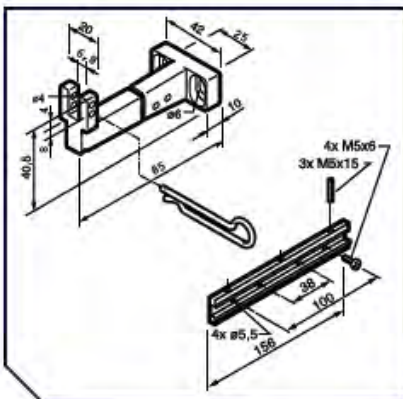

Chain Actuator Open In Brackets

SECO (24) 40 OPEN INWARD BRACKET KIT

Bracket type	Product code
SECO 40 OPEN INWARD BRACKET KIT	ABM94000200
Used with: SECO (24) 40	

SECO (24) 35 OPEN INWARD BRACKET KIT

Bracket type	Product code
SECO 35 OPEN INWARD BRACKET KIT	ABM94000300
Used with: SECO (24) 35	

SECO (24) 20 OPEN INWARD BRACKET KIT

Bracket type	Product code
SECO 20 OPEN INWARD BRACKET KIT	ABM96000200
Used with: SECO (24) 20	

FIXINGS & BRACKETS

Chain Actuator Open in Brackets

SECO (24) 15 OPEN INWARD BRACKET KIT

Bracket type	Product code
SECO 15 OPEN INWARD BRACKET KIT	ABM98000300
Used with: SECO (24) 15	

TECO (24) 30 OPEN INWARD BRACKET SET

Bracket type	Product code
TECO 30 OPEN INWARD BRACKET KIT	ABT0224415B
Used with: TECO (24) 30	