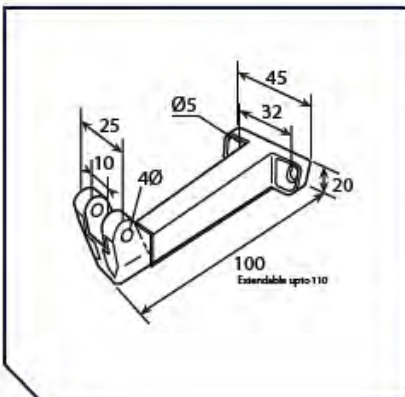

Chain Actuator Open In Brackets

SECO (24) 40 OPEN INWARD BRACKET KIT

Bracket type	Product code
SECO 40 OPEN INWARD BRACKET KIT	ABM94000200
Used with: SECO (24) 40	

SECO (24) 35 OPEN INWARD BRACKET KIT

Bracket type	Product code
SECO 35 OPEN INWARD BRACKET KIT	ABM94000300
Used with: SECO (24) 35	

SECO (24) 20 OPEN INWARD BRACKET KIT

Bracket type	Product code
SECO 20 OPEN INWARD BRACKET KIT	ABM96000200
Used with: SECO (24) 20	

FIXINGS & BRACKETS

Chain Actuator Open in Brackets

SECO (24) 15 OPEN INWARD BRACKET KIT

Bracket type	Product code
SECO 15 OPEN INWARD BRACKET KIT	ABM98000300
Used with: SECO (24) 15	

TECO (24) 30 OPEN INWARD BRACKET SET

Bracket type	Product code
TECO 30 OPEN INWARD BRACKET KIT	ABT0224415B
Used with: TECO (24) 30	