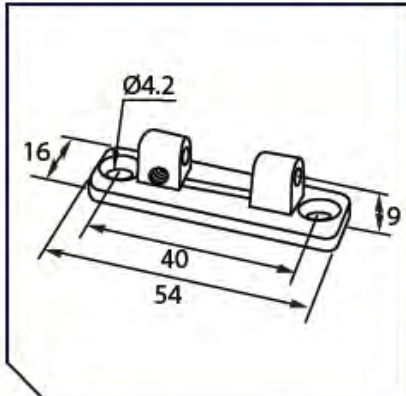

Chain Actuator Mounting Brackets

TGCO HINGE BRACKET (TRUNNION)

Bracket type	Product code
TGCO HINGE BRACKET (TRUNNION)	ABG02502300
Used with: TGCO ACTUATORS	

TECO (24) 30 STANDARD FIXING KIT

Bracket type	Product code
TECO 30 STANDARD FIXING KIT (WHITE)	ABT0224411W
TECO 30 STANDARD FIXING KIT (BLACK)	ABT0224411B
TECO 30 STANDARD FIXING KIT (SILVER)	ABT0224411S
Used with: TECO (24) 30	

TECO (24) 30 SIDE BRACKET SET

Bracket type	Product code
TECO 30 SIDE BRACKET SET WHITE	ABT0224412W
TECO 30 SIDE BRACKET SET BLACK	ABT0224412B
TECO 30 SIDE BRACKET SET SILVER	ABT0224412S
Used with: TECO (24) 30	