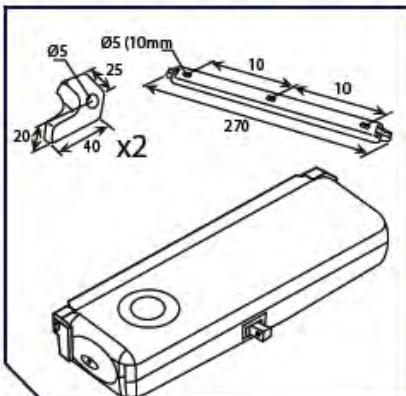

Chain Actuator Mounting Brackets

TGCO HINGE BRACKET (TRUNNION)

Bracket type	Product code
TGCO HINGE BRACKET (TRUNNION)	ABG02502300
Used with: TGCO ACTUATORS	

TECO (24) 30 STANDARD FIXING KIT

Bracket type	Product code
TECO 30 STANDARD FIXING KIT (WHITE)	ABT0224411W
TECO 30 STANDARD FIXING KIT (BLACK)	ABT0224411B
TECO 30 STANDARD FIXING KIT (SILVER)	ABT0224411S
Used with: TECO (24) 30	

TECO (24) 30 SIDE BRACKET SET

Bracket type	Product code
TECO 30 SIDE BRACKET SET WHITE	ABT0224412W
TECO 30 SIDE BRACKET SET BLACK	ABT0224412B
TECO 30 SIDE BRACKET SET SILVER	ABT0224412S
Used with: TECO (24) 30	