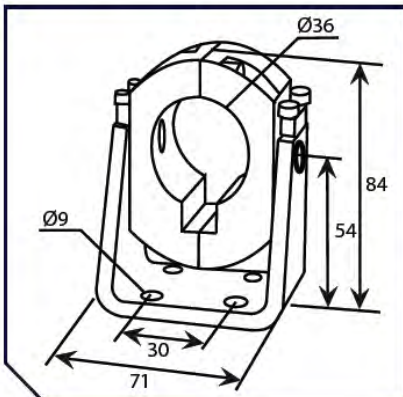

TGLA 24 2000 CLAMP RING BRACKET

Bracket type	Product code
TGLA 24 2000 CLAMP RING BRACKET	Contact for details
Used with: TGLA 24 2000 LINEAR ACTUATORS