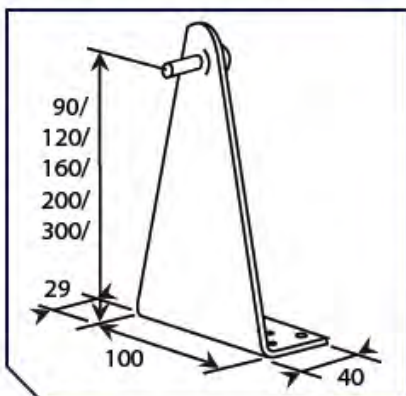

TGLA Linear Actuator Brackets

TRUNNION BRACKET TGLA 24

Bracket type	Product code
TRUNNION BRACKET TGLA 24	ABG65609020
Used with: TGLA 24 LINEAR ACTUATORS	

STAND OFF BRACKET SET TGLA 24

Bracket type	Product code
STAND OFF BRACKET 120mm	ABG65500130
STAND OFF BRACKET 160mm	ABG65500134
STAND OFF BRACKET 200mm	ABG65500135
STAND OFF BRACKET 300mm	ABG65500136
Used with: TGLA LINEAR ACTUATORS	

STAND OFF BRACKET SET WITH CLAMP RING FOR TGLA

Bracket type	Product code
STAND OFF BRACKET WITH C/R 120mm	ABG65500160
STAND OFF BRACKET WITH C/R 160mm	ABG65500161
STAND OFF BRACKET WITH C/R 200mm	ABG65500162
STAND OFF BRACKET WITH C/R 300mm	ABG65500163
Used with: TGLA LINEAR ACTUATORS	