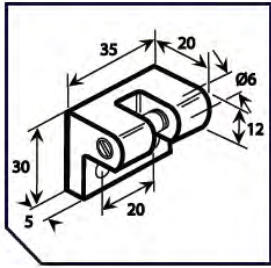

TGLA 24 2000 CLAMP RING BRACKET

Bracket type	Product code
TGLA 24 2000 CLAMP RING BRACKET	Contact for details
Used with: TGLA 24 2000 LINEAR ACTUATORS	

TGLA 24 3000 CLAMP RING BRACKET

Bracket type	Product code
TGLA 24 3000 CLAMP RING BRACKET	Contact for details
Used with: TGLA 24 3000 LINEAR ACTUATORS	

FIXINGS & BRACKETS

TGLA Linear Actuator Brackets

TRUNNION TOP BRACKET WITH LOCKABLE PIN TGLA 24

Bracket type	Product code	Height	Width	Depth
TRUNNION TOP BRACKET TGLA 24 WITH LOCKABLE PIN	ABG20301001	30mm	35mm	20mm
Used with: TGLA 24 LINEAR ACTUATORS				