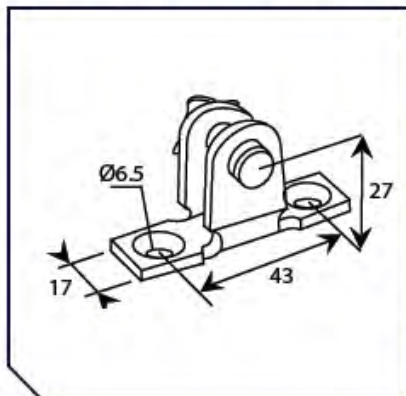

TGLA Linear Actuator Brackets

TRUNNION BRACKET TGLA 24

Bracket type	Product code
TRUNNION BRACKET TGLA 24	ABG65609020
Used with: TGLA 24 LINEAR ACTUATORS	

STAND OFF BRACKET SET TGLA 24

Bracket type	Product code
STAND OFF BRACKET 120mm	ABG65500130
STAND OFF BRACKET 160mm	ABG65500134
STAND OFF BRACKET 200mm	ABG65500135
STAND OFF BRACKET 300mm	ABG65500136
Used with: TGLA LINEAR ACTUATORS	

STAND OFF BRACKET SET WITH CLAMP RING FOR TGLA

Bracket type	Product code
STAND OFF BRACKET WITH C/R 120mm	ABG65500160
STAND OFF BRACKET WITH C/R 160mm	ABG65500161
STAND OFF BRACKET WITH C/R 200mm	ABG65500162
STAND OFF BRACKET WITH C/R 300mm	ABG65500163
Used with: TGLA LINEAR ACTUATORS	

FIXINGS & BRACKETS

TGLA Linear Actuator Brackets

CLAMP RING C/W BRACKET

Bracket type	Product code
CLAMP RING C/W BRACKET	ABG65500150
Used with: TGLA 24 LINEAR ACTUATORS	

CLAMP RING C/W BRACKET

Bracket type	Product code
CLAMP RING C/W BRACKET	ABG65500030
Used with: TGLA LINEAR ACTUATORS	