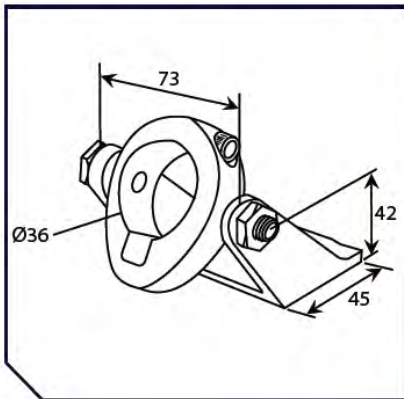

TGLA Linear Actuator Brackets

TRUNNION BRACKET TGLA 24

Bracket type	Product code
TRUNNION BRACKET TGLA 24	ABG65609020
Used with: TGLA 24 LINEAR ACTUATORS	

STAND OFF BRACKET SET TGLA 24

Bracket type	Product code
STAND OFF BRACKET 120mm	ABG65500130
STAND OFF BRACKET 160mm	ABG65500134
STAND OFF BRACKET 200mm	ABG65500135
STAND OFF BRACKET 300mm	ABG65500136
Used with: TGLA LINEAR ACTUATORS	

STAND OFF BRACKET SET WITH CLAMP RING FOR TGLA

Bracket type	Product code
STAND OFF BRACKET WITH C/R 120mm	ABG65500160
STAND OFF BRACKET WITH C/R 160mm	ABG65500161
STAND OFF BRACKET WITH C/R 200mm	ABG65500162
STAND OFF BRACKET WITH C/R 300mm	ABG65500163
Used with: TGLA LINEAR ACTUATORS	

FIXINGS & BRACKETS

TGLA Linear Actuator Brackets

CLAMP RING C/W BRACKET

Bracket type	Product code
CLAMP RING C/W BRACKET	ABG65500150
Used with: TGLA 24 LINEAR ACTUATORS	

CLAMP RING C/W BRACKET

Bracket type	Product code
CLAMP RING C/W BRACKET	ABG65500030
Used with: TGLA LINEAR ACTUATORS	