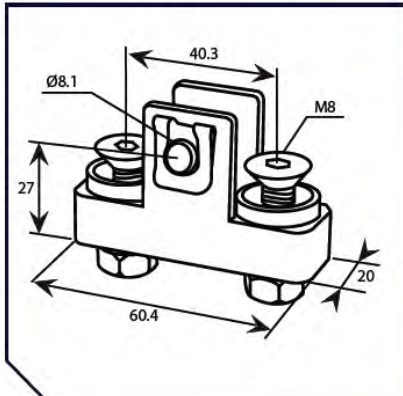

STAND OFF BRACKET SET WITH CLAMP RING FOR TGLA

Bracket type	Product code
STAND OFF BRACKET WITH C/R 120mm	ABG65500160
STAND OFF BRACKET WITH C/R 160mm	ABG65500161
STAND OFF BRACKET WITH C/R 200mm	ABG65500162
STAND OFF BRACKET WITH C/R 300mm	ABG65500163
Used with: TGLA LINEAR ACTUATORS	

FIXINGS & BRACKETS

TGLA Linear Actuator Brackets

CLAMP RING C/W BRACKET

Bracket type	Product code
CLAMP RING C/W BRACKET	ABG65500150
Used with: TGLA 24 LINEAR ACTUATORS	

CLAMP RING C/W BRACKET

Bracket type	Product code
CLAMP RING C/W BRACKET	ABG65500030
Used with: TGLA LINEAR ACTUATORS	

STAND OFF L PLATE

Bracket type	Product code
STAND OFF BRACKET L PLATE	ABG65500110
Used with: TGLA LINEAR ACTUATORS	

TGLA Linear Actuator Brackets

TRUNNION FOR TGLA 24 2000-3000

Bracket type	Product code
TRUNNION FOR TGLA 24 2000-3000	Contact for details
Used with: TGLA 24 2000 & 3000 LINEAR ACTUATORS	

TGLA 24 2000 CLAMP RING BRACKET

Bracket type	Product code
TGLA 24 2000 CLAMP RING BRACKET	Contact for details
Used with: TGLA 24 2000 LINEAR ACTUATORS	

TGLA 24 3000 CLAMP RING BRACKET

Bracket type	Product code
TGLA 24 3000 CLAMP RING BRACKET	Contact for details
Used with: TGLA 24 3000 LINEAR ACTUATORS	