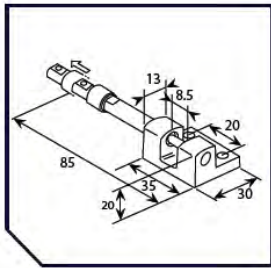

TGLA 24 2000 CLAMP RING BRACKET

Bracket type	Product code
TGLA 24 2000 CLAMP RING BRACKET	Contact for details
Used with: TGLA 24 2000 LINEAR ACTUATORS	

TGLA 24 3000 CLAMP RING BRACKET

Bracket type	Product code
TGLA 24 3000 CLAMP RING BRACKET	Contact for details
Used with: TGLA 24 3000 LINEAR ACTUATORS	

FIXINGS & BRACKETS

TGLA Linear Actuator Brackets

TRUNNION TOP BRACKET WITH LOCKABLE PIN TGLA 24

Bracket type	Product code	Height	Width	Depth
TRUNNION TOP BRACKET TGLA 24 WITH LOCKABLE PIN	ABG20301001	30mm	35mm	20mm
Used with: TGLA 24 LINEAR ACTUATORS				

TRUNNION TOP BRACKET WITH UNLOCKABLE LATERAL PIN TGLA 24

Bracket type	Product code	Height	Width	Depth
TRUNNION TOP BRACKET TGLA 24 WITH LOCKABLE PIN	ABG20301018	30mm	85mm	20mm
Used with: TGLA 24 LINEAR ACTUATORS				