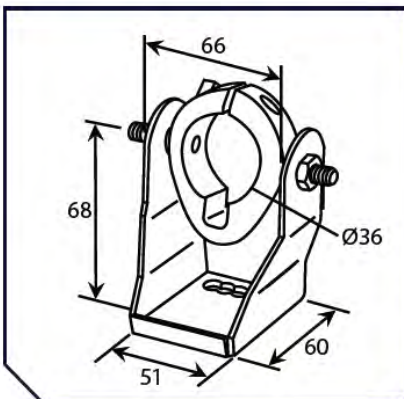

STAND OFF BRACKET SET WITH CLAMP RING FOR TGLA

Bracket type	Product code
STAND OFF BRACKET WITH C/R 120mm	ABG65500160
STAND OFF BRACKET WITH C/R 160mm	ABG65500161
STAND OFF BRACKET WITH C/R 200mm	ABG65500162
STAND OFF BRACKET WITH C/R 300mm	ABG65500163
Used with: TGLA LINEAR ACTUATORS	

FIXINGS & BRACKETS

TGLA Linear Actuator Brackets

CLAMP RING C/W BRACKET

Bracket type	Product code
CLAMP RING C/W BRACKET	ABG65500150
Used with: TGLA 24 LINEAR ACTUATORS	

CLAMP RING C/W BRACKET

Bracket type	Product code
CLAMP RING C/W BRACKET	ABG65500030
Used with: TGLA LINEAR ACTUATORS	