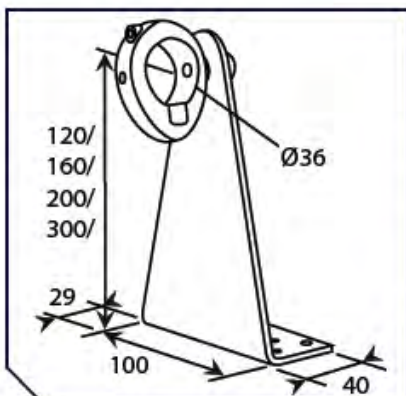

TGLA Linear Actuator Brackets

TRUNNION BRACKET TGLA 24

Bracket type	Product code
TRUNNION BRACKET TGLA 24	ABG65609020
Used with: TGLA 24 LINEAR ACTUATORS	

STAND OFF BRACKET SET TGLA 24

Bracket type	Product code
STAND OFF BRACKET 120mm	ABG65500130
STAND OFF BRACKET 160mm	ABG65500134
STAND OFF BRACKET 200mm	ABG65500135
STAND OFF BRACKET 300mm	ABG65500136
Used with: TGLA LINEAR ACTUATORS	

STAND OFF BRACKET SET WITH CLAMP RING FOR TGLA

Bracket type	Product code
STAND OFF BRACKET WITH C/R 120mm	ABG65500160
STAND OFF BRACKET WITH C/R 160mm	ABG65500161
STAND OFF BRACKET WITH C/R 200mm	ABG65500162
STAND OFF BRACKET WITH C/R 300mm	ABG65500163
Used with: TGLA LINEAR ACTUATORS	

FIXINGS & BRACKETS

TGLA Linear Actuator Brackets

CLAMP RING C/W BRACKET

Bracket type	Product code
CLAMP RING C/W BRACKET	ABG65500150
Used with: TGLA 24 LINEAR ACTUATORS	

CLAMP RING C/W BRACKET

Bracket type	Product code
CLAMP RING C/W BRACKET	ABG65500030
Used with: TGLA LINEAR ACTUATORS	