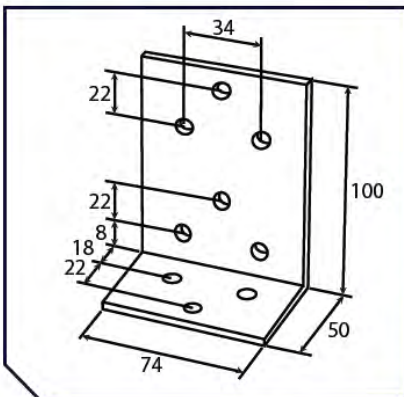

STAND OFF L PLATE