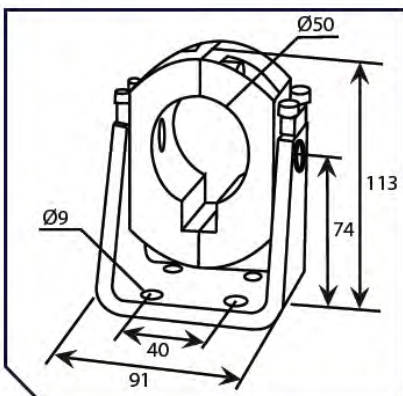

TGLA 24 3000 CLAMP RING BRACKET

Bracket type	Product code
TGLA 24 3000 CLAMP RING BRACKET	Contact for details
Used with: TGLA 24 3000 LINEAR ACTUATORS