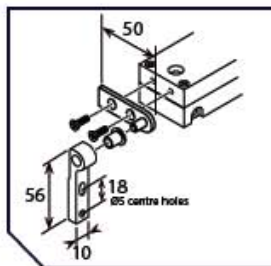

TGCO Chain Actuator Pivot Brackets

TGCO (24) 20 PIVOT BRACKET SET

Bracket type	Product code	Height	Width	Depth
TGCO 20 PIVOT BRACKET SET (SILVER)	ABG2030073S	56mm	50mm	10mm
TGCO 20 PIVOT BRACKET SET (WHITE)	ABG2030073W	56mm	50mm	10mm
Used with: TGCO (24) 20 CHAIN ACTUATORS				

TGCO (24) 30 PIVOT BRACKET (KF0)

Bracket type	Product code	Height	Width	Depth
TGCO 24 30 PIVOT BRACKET SET (KF0) (SILVER)	ABG20300897S	65mm	15mm	20mm
TGCO 24 30 PIVOT BRACKET SET (KF0) (WHITE)	ABG20300897W	65mm	15mm	20mm
Used with: TGCO (24) 30 CHAIN ACTUATORS				

TGCO (24) 30 PIVOT BRACKET (KF10)

Bracket type	Product code	Height	Width	Depth
TGCO 24 30 PIVOT BRACKET (K10) (SILVER)	ABG02600179	65mm	18mm	20mm
TGCO 24 30 PIVOT BRACKET (K10) (WHITE)	*ABG02600161	65mm	18mm	20mm
Used with: TGCO (24) 30 CHAIN ACTUATORS				

TGCO (24) 30 PIVOT BRACKET (DF)

Bracket type	Product code	Height	Width	Depth
TGCO 24 30 PIVOT BRACKET SET (DF) (SILVER)	ABG20300898S	40mm	15mm	36mm
TGCO 24 30 PIVOT BRACKET SET (DF) (WHITE)	ABG20300898W	40mm	15mm	36mm
Used with: TGCO (24) 30 CHAIN ACTUATORS				