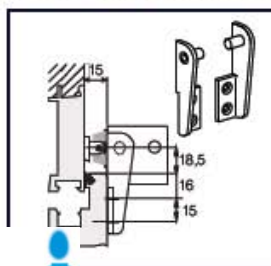

TGCO (24) 30 PIVOT BRACKET (DF)

Bracket type	Product code	Height	Width	Depth
TGCO 24 30 PIVOT BRACKET SET (DF) (SILVER)	ABG20300898S	40mm	15mm	36mm
TGCO 24 30 PIVOT BRACKET SET (DF) (WHITE)	ABG20300898W	40mm	15mm	36mm
Used with: TGCO (24) 30 CHAIN ACTUATORS