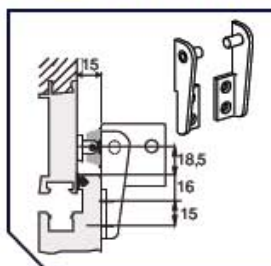

TGCO (24) 30 PIVOT BRACKET (KF15)

Bracket type	Product code	Height	Width	Depth
TGCO 24 30 PIVOT BRACKET (K15) (SILVER)	ABG20300949S	65mm	18mm	15mm
TGCO 24 30 PIVOT BRACKET (K15) (WHITE)	ABG20300949W	65mm	18mm	15mm
Used with: TGCO (24) 30 CHAIN ACTUATORS