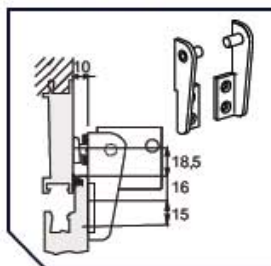

TGCO Chain Actuator Pivot Brackets

TGCO (24) 20 PIVOT BRACKET SET

Bracket type	Product code	Height	Width	Depth
TGCO 20 PIVOT BRACKET SET (SILVER)	ABG2030073S	56mm	50mm	10mm
TGCO 20 PIVOT BRACKET SET (WHITE)	ABG2030073W	56mm	50mm	10mm
Used with: TGCO (24) 20 CHAIN ACTUATORS				

TGCO (24) 30 PIVOT BRACKET (KF0)

Bracket type	Product code	Height	Width	Depth
TGCO 24 30 PIVOT BRACKET SET (KF0) (SILVER)	ABG20300897S	65mm	15mm	20mm
TGCO 24 30 PIVOT BRACKET SET (KF0) (WHITE)	ABG20300897W	65mm	15mm	20mm
Used with: TGCO (24) 30 CHAIN ACTUATORS				

TGCO (24) 30 PIVOT BRACKET (KF10)

Bracket type	Product code	Height	Width	Depth
TGCO 24 30 PIVOT BRACKET (K10) (SILVER)	ABG02600179	65mm	18mm	20mm
TGCO 24 30 PIVOT BRACKET (K10) (WHITE)	*ABG02600161	65mm	18mm	20mm
Used with: TGCO (24) 30 CHAIN ACTUATORS				