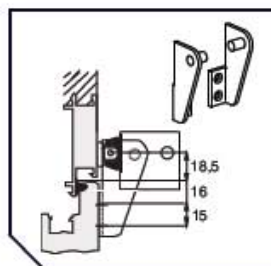

TGCO Chain Actuator Pivot Brackets

TGCO (24) 20 PIVOT BRACKET SET

Bracket type	Product code	Height	Width	Depth
TGCO 20 PIVOT BRACKET SET (SILVER)	ABG2030073S	56mm	50mm	10mm
TGCO 20 PIVOT BRACKET SET (WHITE)	ABG2030073W	56mm	50mm	10mm
Used with: TGCO (24) 20 CHAIN ACTUATORS				

TGCO (24) 30 PIVOT BRACKET (KF0)

Bracket type	Product code	Height	Width	Depth
TGCO 24 30 PIVOT BRACKET SET (KF0) (SILVER)	ABG20300897S	65mm	15mm	20mm
TGCO 24 30 PIVOT BRACKET SET (KF0) (WHITE)	ABG20300897W	65mm	15mm	20mm
Used with: TGCO (24) 30 CHAIN ACTUATORS				

TGCO (24) 30 PIVOT BRACKET (KF10)

Bracket type	Product code	Height	Width	Depth
TGCO 24 30 PIVOT BRACKET (K10) (SILVER)	ABG02600179	65mm	18mm	20mm
TGCO 24 30 PIVOT BRACKET (K10) (WHITE)	*ABG02600161	65mm	18mm	20mm
Used with: TGCO (24) 30 CHAIN ACTUATORS				