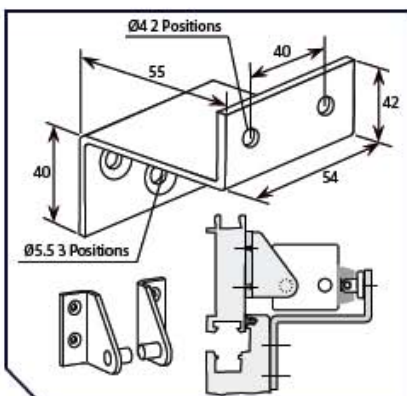

TGCO (24) 30 Open In Brackets

TGCO 30 OPEN IN BRACKET SET - flush mounting (R0)

Bracket type	Product code
TGCO 30 OPEN IN BRACKET SET (S)	ABG02502482
TGCO 30 OPEN IN BRACKET SET (W)	ABG02502474
Used with: TGCO (24) 30 FOR OPEN IN VENTS	

TGCO 30 OPEN IN BRACKET set - 10mm projection (R10)

Bracket type	Product code
TGCO 30 OPEN IN BRACKET KIT (S)	ABG02600203
TGCO 30 OPEN IN BRACKET SET (W)	ABG02600195
Used with: TGCO (24) 30 FOR OPEN IN VENTS	

TGCO 30 OPEN IN BRACKET set - 15mm projection (R15)

Bracket type	Product code
TGCO 30 OPEN IN BRACKET KIT (S)	ABG02502516
TGCO 30 OPEN IN BRACKET SET (W)	ABG02502508
Used with: TGCO (24) 30 FOR OPEN IN VENTS	