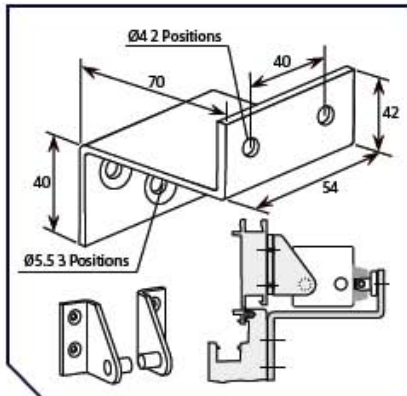

TGCO (24) 30 Open In Brackets

TGCO 30 OPEN IN BRACKET SET - flush mounting (R0)

Bracket type	Product code
TGCO 30 OPEN IN BRACKET SET (S)	ABG02502482
TGCO 30 OPEN IN BRACKET SET (W)	ABG02502474
Used with: TGCO (24) 30 FOR OPEN IN VENTS	

TGCO 30 OPEN IN BRACKET set - 10mm projection (R10)

Bracket type	Product code
TGCO 30 OPEN IN BRACKET KIT (S)	ABG02600203
TGCO 30 OPEN IN BRACKET SET (W)	ABG02600195
Used with: TGCO (24) 30 FOR OPEN IN VENTS	

TGCO 30 OPEN IN BRACKET set - 15mm projection (R15)

Bracket type	Product code
TGCO 30 OPEN IN BRACKET KIT (S)	ABG02502516
TGCO 30 OPEN IN BRACKET SET (W)	ABG02502508
Used with: TGCO (24) 30 FOR OPEN IN VENTS	