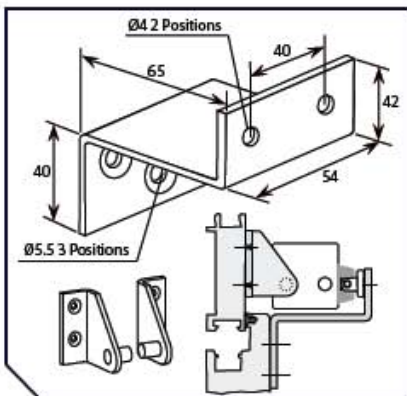

TGCO (24) 30 Open In Brackets

TGCO 30 OPEN IN BRACKET SET - flush mounting (R0)

Bracket type	Product code
TGCO 30 OPEN IN BRACKET SET (S)	ABG02502482
TGCO 30 OPEN IN BRACKET SET (W)	ABG02502474
Used with: TGCO (24) 30 FOR OPEN IN VENTS	

TGCO 30 OPEN IN BRACKET set - 10mm projection (R10)

Bracket type	Product code
TGCO 30 OPEN IN BRACKET KIT (S)	ABG02600203
TGCO 30 OPEN IN BRACKET SET (W)	ABG02600195
Used with: TGCO (24) 30 FOR OPEN IN VENTS	

TGCO 30 OPEN IN BRACKET set - 15mm projection (R15)

Bracket type	Product code
TGCO 30 OPEN IN BRACKET KIT (S)	ABG02502516
TGCO 30 OPEN IN BRACKET SET (W)	ABG02502508
Used with: TGCO (24) 30 FOR OPEN IN VENTS	