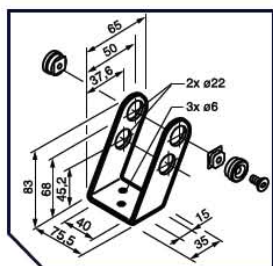

230V Linear Actuator Brackets

SELA 20 STANDARD BRACKET

Bracket type	Product code	Height	Width	Depth
SELA 20 STANDARD BRACKET	DAM00A00579	79mm	61.5mm	65mm
Used with: SELA 20 LINEAR ACTUATOR				

SELA 45 STANDARD BRACKET

Bracket type	Product code	Height	Width	Depth
SELA 45 STANDARD BRACKET	DAM04500230	57mm	74mm	40mm
Used with: SELA 45 LINEAR ACTUATOR				

SELA 50 PIVOT BRACKET

Bracket type	Product code	Height	Width	Depth
SELA 50 STANDARD BRACKET	*DAM05000124	83mm	75.5mm	65mm
Used with: SELA 50 LINEAR ACTUATOR				

SELA 100 PIVOT BRACKET

Bracket type	Product code	Height	Width	Depth
SELA 100 STANDARD BRACKET	*DAM01000125	93mm	85mm	71.2mm
Used with: SELA 100 LINEAR ACTUATOR				

FIXINGS & BRACKETS