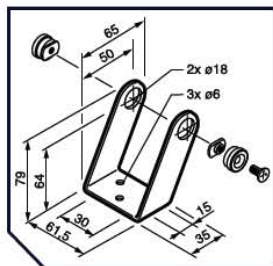

230V Linear Actuator Brackets

SELA 20 STANDARD BRACKET

Bracket type	Product code	Height	Width	Depth
SELA 20 STANDARD BRACKET	DAM00A00579	79mm	61.5mm	65mm
Used with: SELA 20 LINEAR ACTUATOR				

SELA 45 STANDARD BRACKET

Bracket type	Product code	Height	Width	Depth
SELA 45 STANDARD BRACKET	DAM04500230	57mm	74mm	40mm
Used with: SELA 45 LINEAR ACTUATOR				

SELA 50 PIVOT BRACKET

Bracket type	Product code	Height	Width	Depth
SELA 50 STANDARD BRACKET	*DAM05000124	83mm	75.5mm	65mm
Used with: SELA 50 LINEAR ACTUATOR				

SELA 100 PIVOT BRACKET

Bracket type	Product code	Height	Width	Depth
SELA 100 STANDARD BRACKET	*DAM01000125	93mm	85mm	71.2mm
Used with: SELA 100 LINEAR ACTUATOR				

FIXINGS & BRACKETS