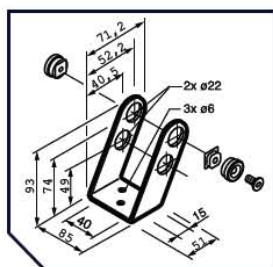

230V Linear Actuator Brackets

SELA 20 STANDARD BRACKET

Bracket type	Product code	Height	Width	Depth
SELA 20 STANDARD BRACKET	DAM00A00579	79mm	61.5mm	65mm
Used with: SELA 20 LINEAR ACTUATOR				

SELA 45 STANDARD BRACKET

Bracket type	Product code	Height	Width	Depth
SELA 45 STANDARD BRACKET	DAM04500230	57mm	74mm	40mm
Used with: SELA 45 LINEAR ACTUATOR				

SELA 50 PIVOT BRACKET

Bracket type	Product code	Height	Width	Depth
SELA 50 STANDARD BRACKET	*DAM05000124	83mm	75.5mm	65mm
Used with: SELA 50 LINEAR ACTUATOR				

SELA 100 PIVOT BRACKET

Bracket type	Product code	Height	Width	Depth
SELA 100 STANDARD BRACKET	*DAM01000125	93mm	85mm	71.2mm
Used with: SELA 100 LINEAR ACTUATOR				

FIXINGS & BRACKETS