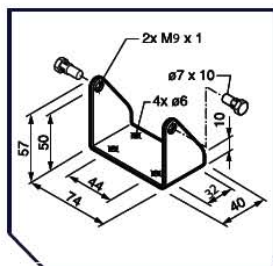

230V Linear Actuator Brackets

SELA 20 STANDARD BRACKET

Bracket type	Product code	Height	Width	Depth
SELA 20 STANDARD BRACKET	DAM00A00579	79mm	61.5mm	65mm
Used with: SELA 20 LINEAR ACTUATOR				

SELA 45 STANDARD BRACKET

Bracket type	Product code	Height	Width	Depth
SELA 45 STANDARD BRACKET	DAM04500230	57mm	74mm	40mm
Used with: SELA 45 LINEAR ACTUATOR				

SELA 50 PIVOT BRACKET

Bracket type	Product code	Height	Width	Depth
SELA 50 STANDARD BRACKET	*DAM05000124	83mm	75.5mm	65mm
Used with: SELA 50 LINEAR ACTUATOR				

SELA 100 PIVOT BRACKET

Bracket type	Product code	Height	Width	Depth
SELA 100 STANDARD BRACKET	*DAM01000125	93mm	85mm	71.2mm
Used with: SELA 100 LINEAR ACTUATOR				

FIXINGS & BRACKETS