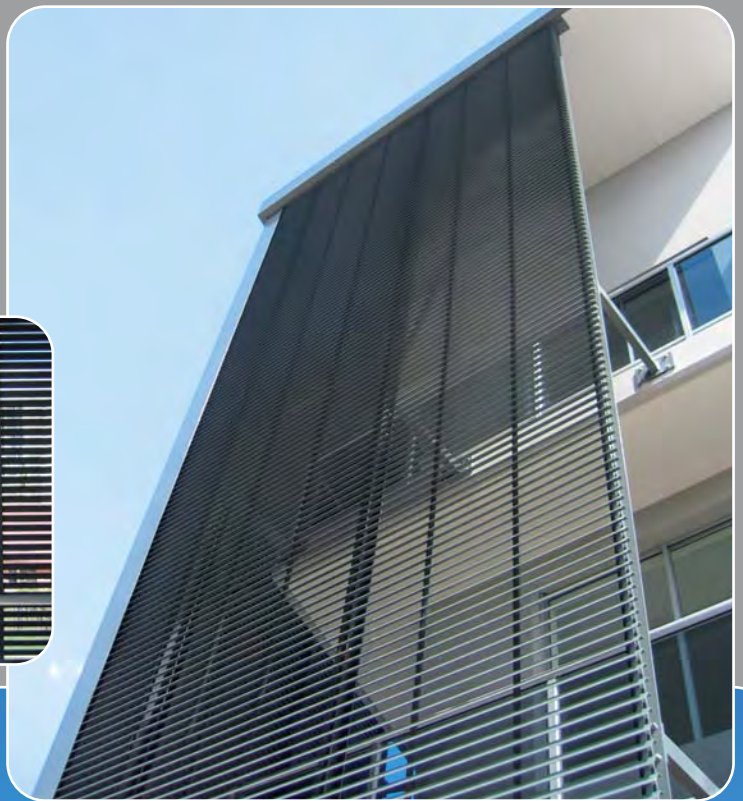

**Schermo** panels are mounted horizontally, vertically, or at an angle, to achieve the desired shading or privacy solution.

With a range of 5 blade profiles, 2 cross brace options and a variety of fixing methods, **Schermo** allows you to select the combination that best suits your specific situation.

Westmead, Sydney