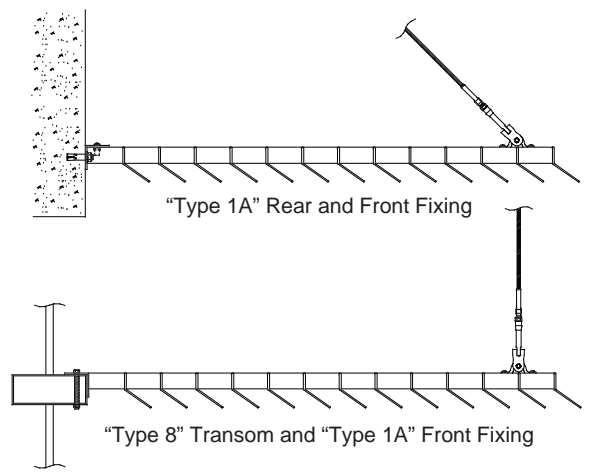

# schermo

Lavender Bay, Sydney

Schermo - Sunscreens

Regents Park, Sydney

**TYPICAL SCHERMO FIXING OPTIONS**

**COLT**  
TOLLFAB

**Colt Tollfab Pty Ltd** ABN: 78 120 989 059  
 6-24 Antoine Street Rydalmere NSW 2116  
 P: +61 2 8846 1000 F: +61 2 8846 1088  
[www.colt-tollfab.com.au](http://www.colt-tollfab.com.au)