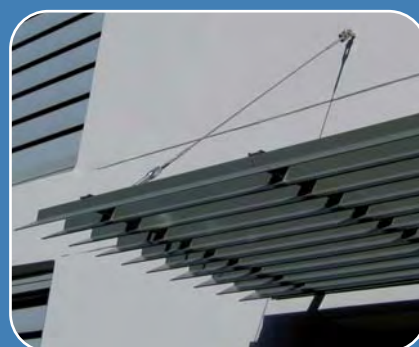

HOW TO SPECIFY

Available Product Options:

1. **Blade Type** - 22/25/125, 28/55/125, 32/60/135, 40/60/135 or 85/90/135
2. **Cross Brace Type** - Cylinder (C) or Bullet (B)
3. **Finish** - Anodised (A) "Colour" or Powdercoat (PC) "Colour"

Example of a Schermo Specification:

Schermo 32/60/135-B-PC "Colour"

By Colt Tollfab Pty Ltd

P: +61 2 8846 1000