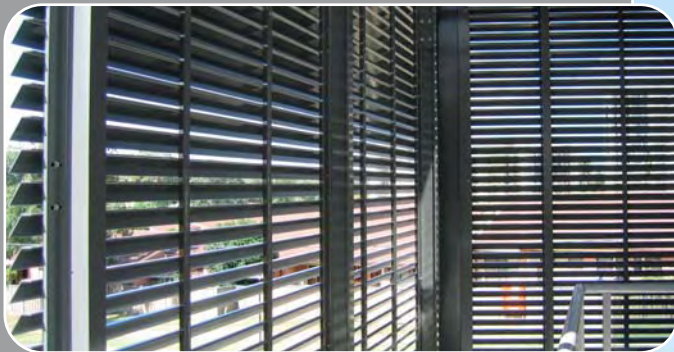

**Schermo** panels are mounted horizontally, vertically, or at an angle, to achieve the desired shading or privacy solution.

With a range of 5 blade profiles, 2 cross brace options and a variety of fixing methods, **Schermo** allows you to select the combination that best suits your specific situation.

**FEATURES INCLUDE:**

- Range of blade and cross brace profiles
- A range of fixing options available to suit your specific installation needs
- Robust aluminium construction
- Can be framed or frameless
- Range of anodised or powdercoated finishes