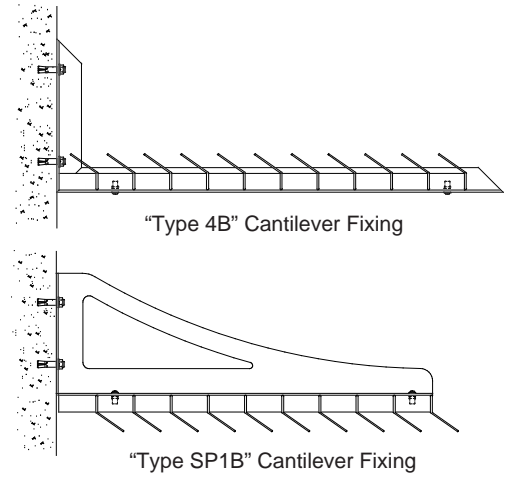

## HOW TO SPECIFY

Available Product Options:

1. **Blade Type** - 22/25/125, 28/55/125, 32/60/135, 40/60/135 or 85/90/135
2. **Cross Brace Type** - Cylinder (C) or Bullet (B)
3. **Finish** - Anodised (A) "Colour" or Powdercoat (PC) "Colour"

Example of a Schermo Specification:

**Schermo 32/60/135-B-PC "Colour"**

By Colt Tollfab Pty Ltd

P: +61 2 8846 1000

# schermo

Lavender Bay, Sydney

Schermo - Sunscreens

Regents Park, Sydney

**TYPICAL SCHERMO FIXING OPTIONS**

**COLT**  
TOLLFAB

**Colt Tollfab Pty Ltd** ABN: 78 120 989 059  
 6-24 Antoine Street Rydalmere NSW 2116  
 P: +61 2 8846 1000 F: +61 2 8846 1088  
[www.colt-tollfab.com.au](http://www.colt-tollfab.com.au)