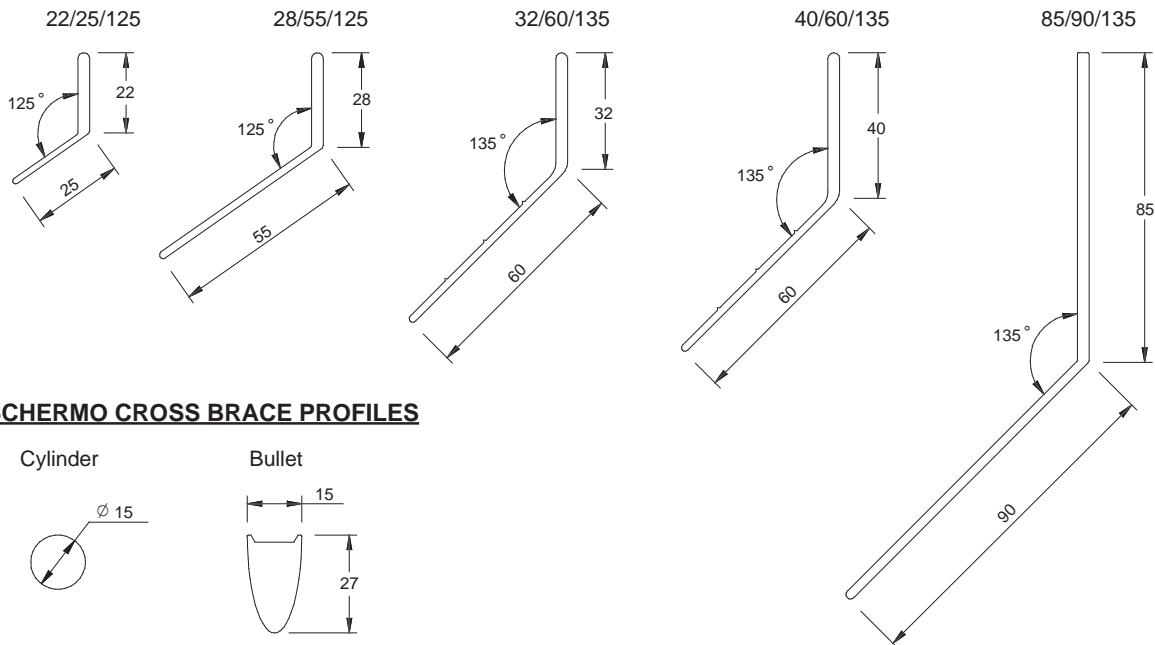

SCHERMO BLADE PROFILES